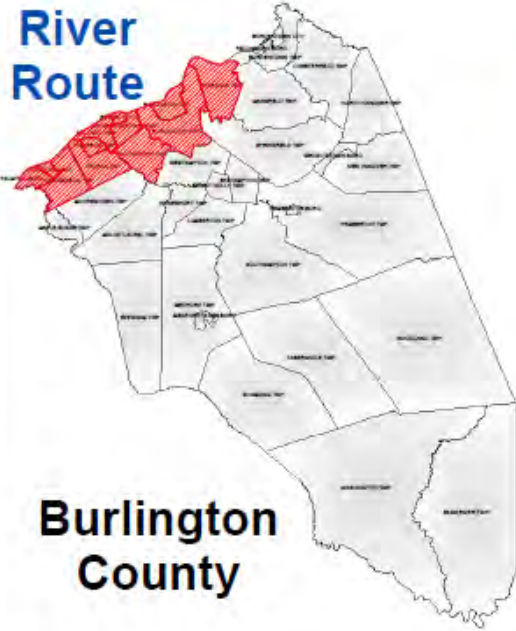

River Route

Burlington County

Burlington County  
**River Route**™

*Gateway to Opportunity*

- ▣ River Line Stations
- River Line Light Rail
- Primary Highway
- US Highway
- Water
- Municipal Boundary

Prepared by:  
Burlington County  
Department of Economic Development and Regional Planning  
November 2005